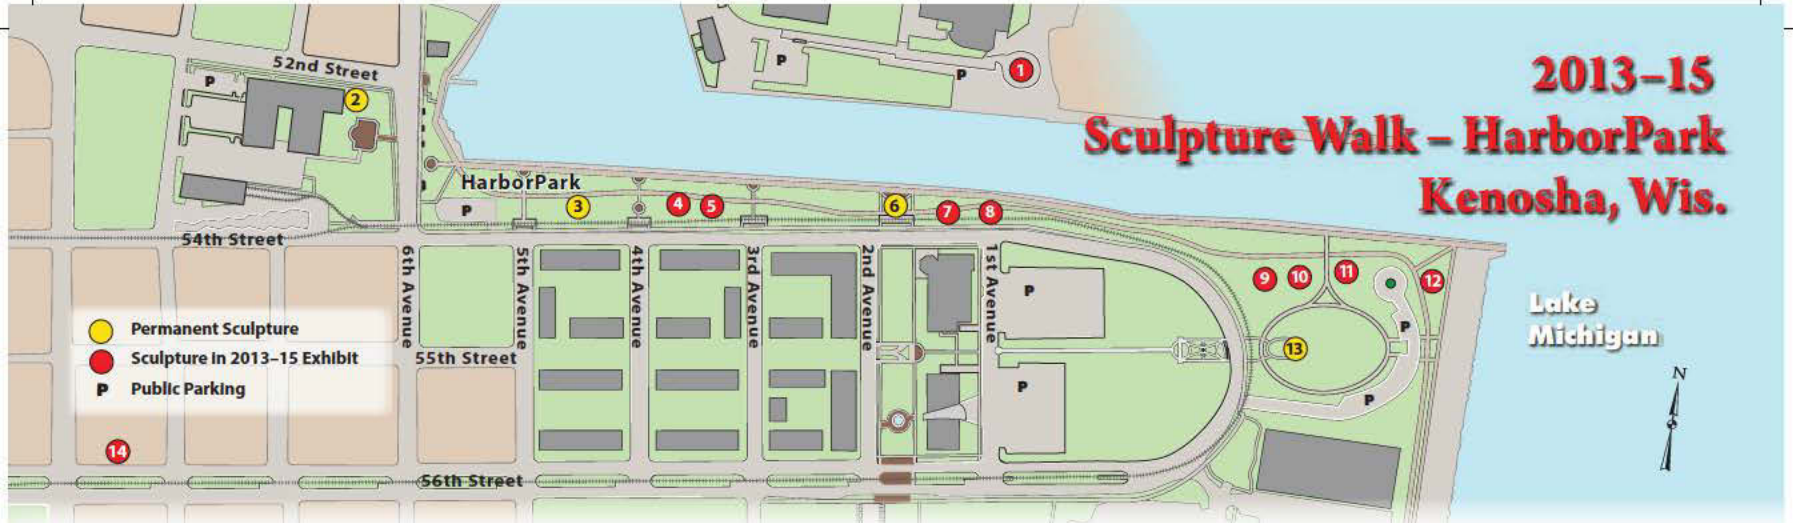

2013-15 Sculpture Walk - HarborPark Kenosha, Wis.

- Permanent Sculpture
- Sculpture In 2013-15 Exhibit
- P** Public Parking

1 *Free to Fly* by Bruce A. Niemi
SPONSOR: MARY TUNKIECZ

2 *Lone Soldier Memorial* by Frank Colicki